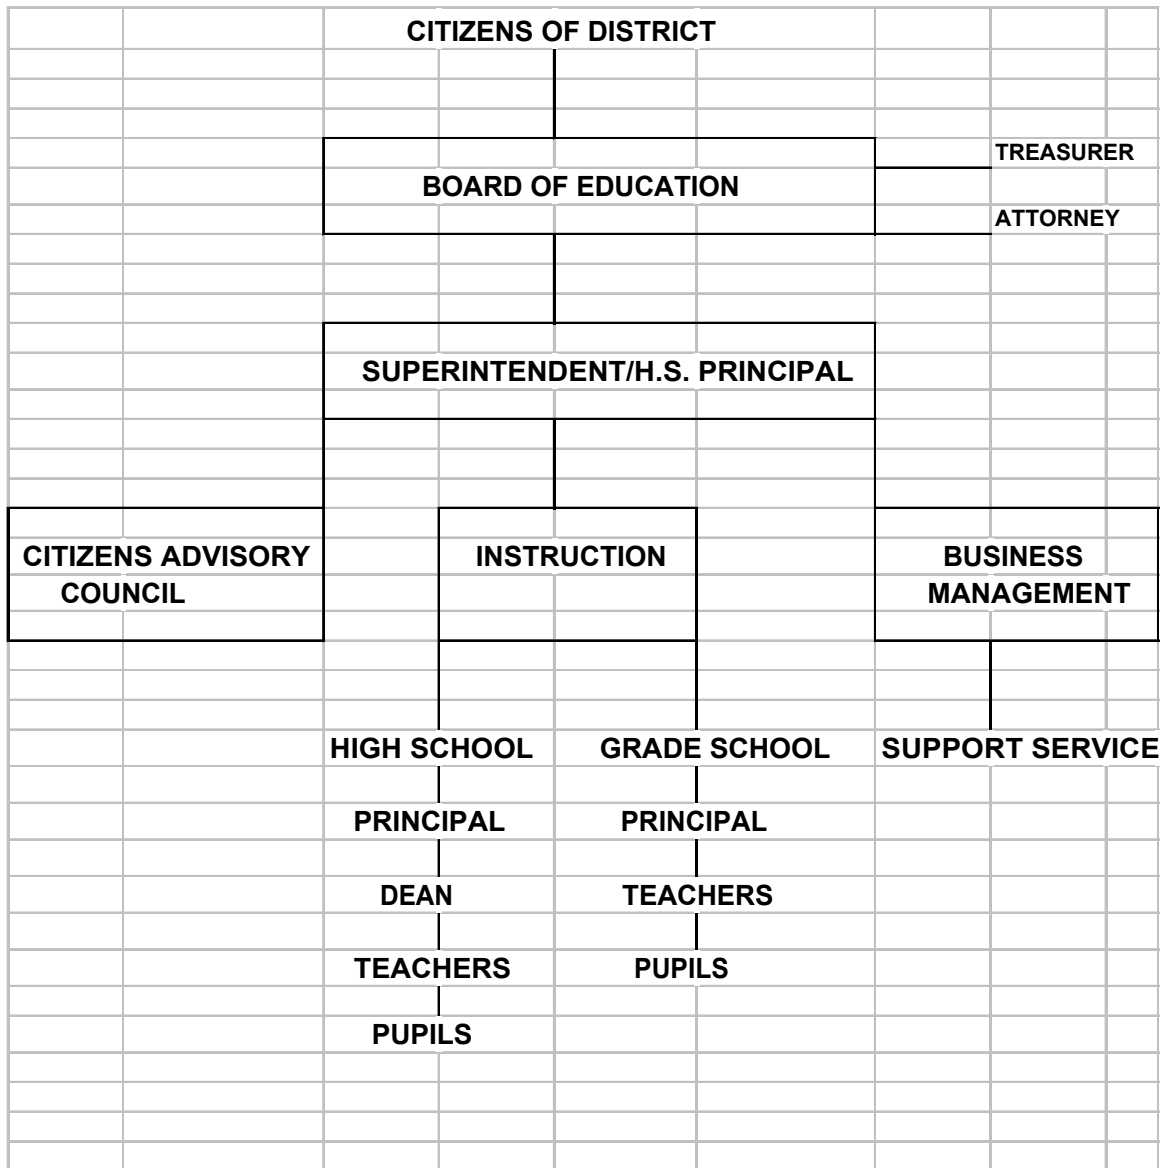

General School Administration

Organizational Chart

Adopted: December 16, 1996