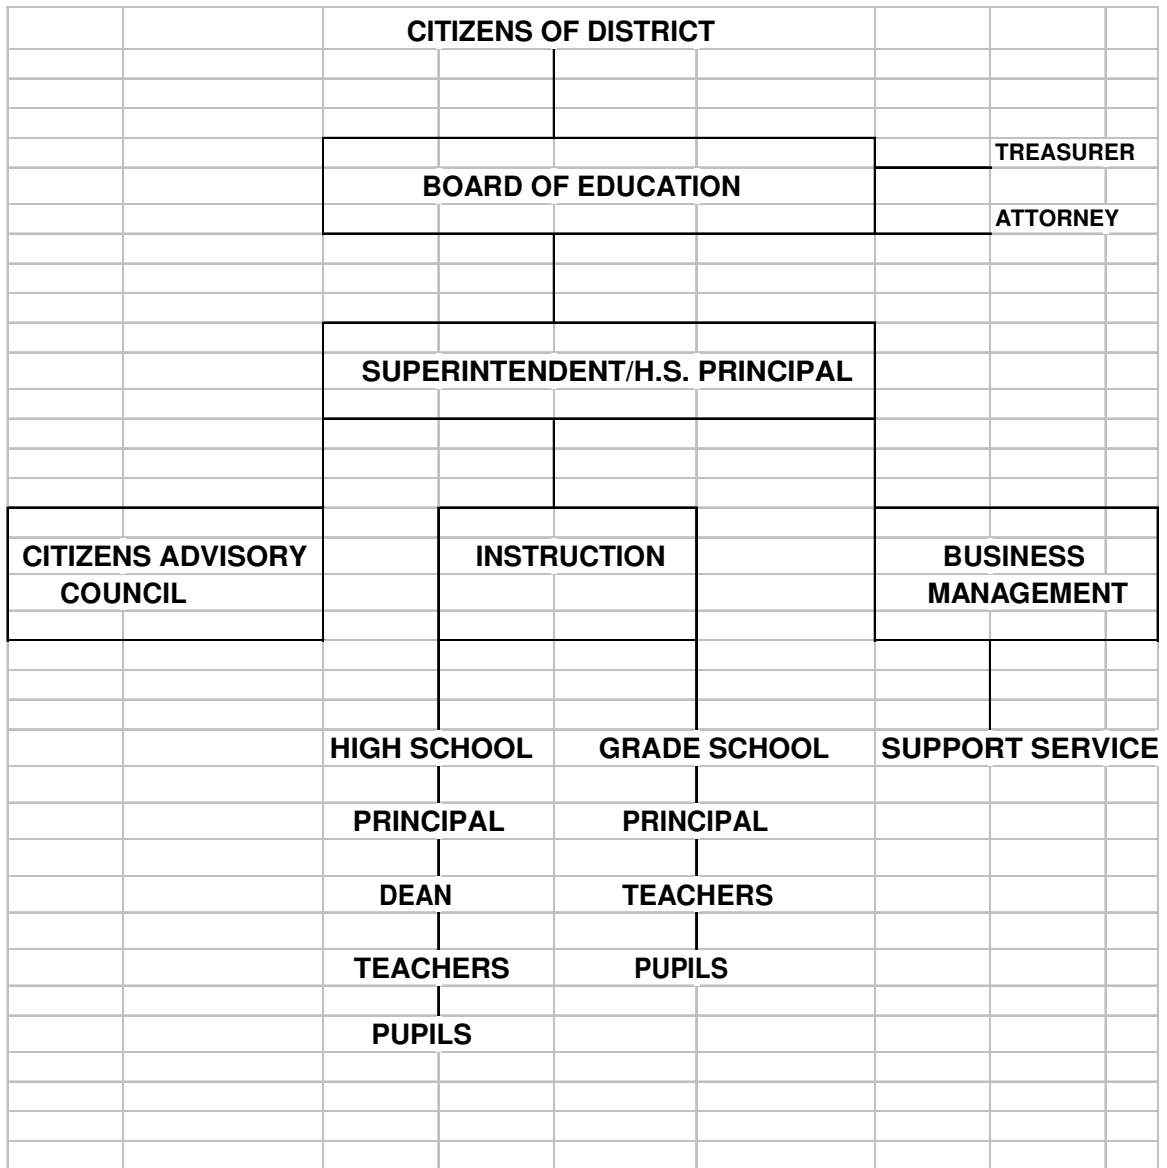

General School Administration

Organizational Chart

Adopted: December 16, 1996