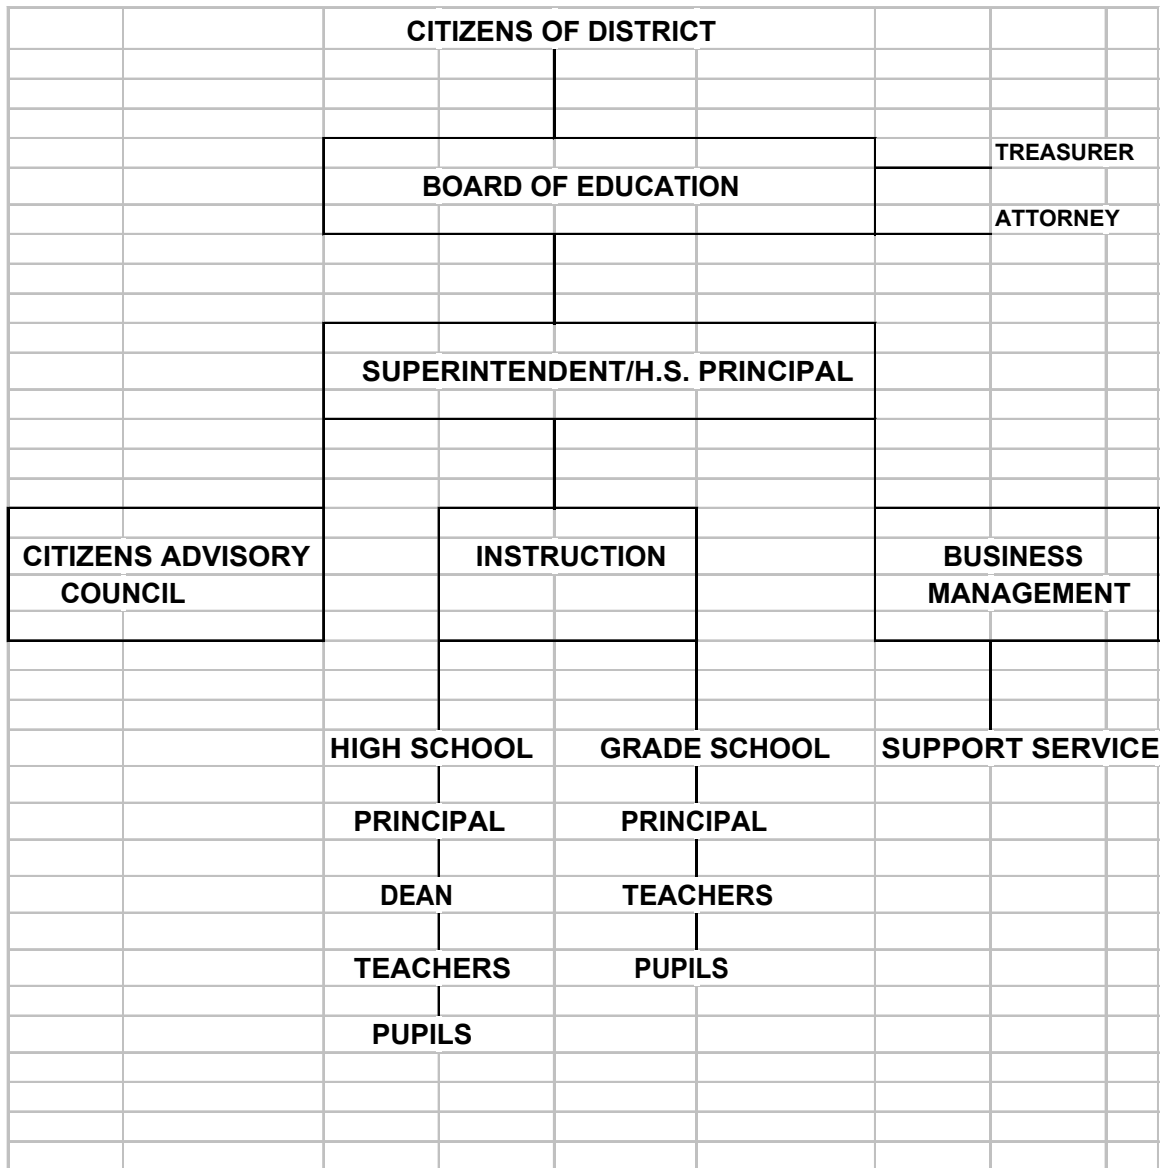

General School Administration

Organizational Chart

Adopted: December 16, 1996