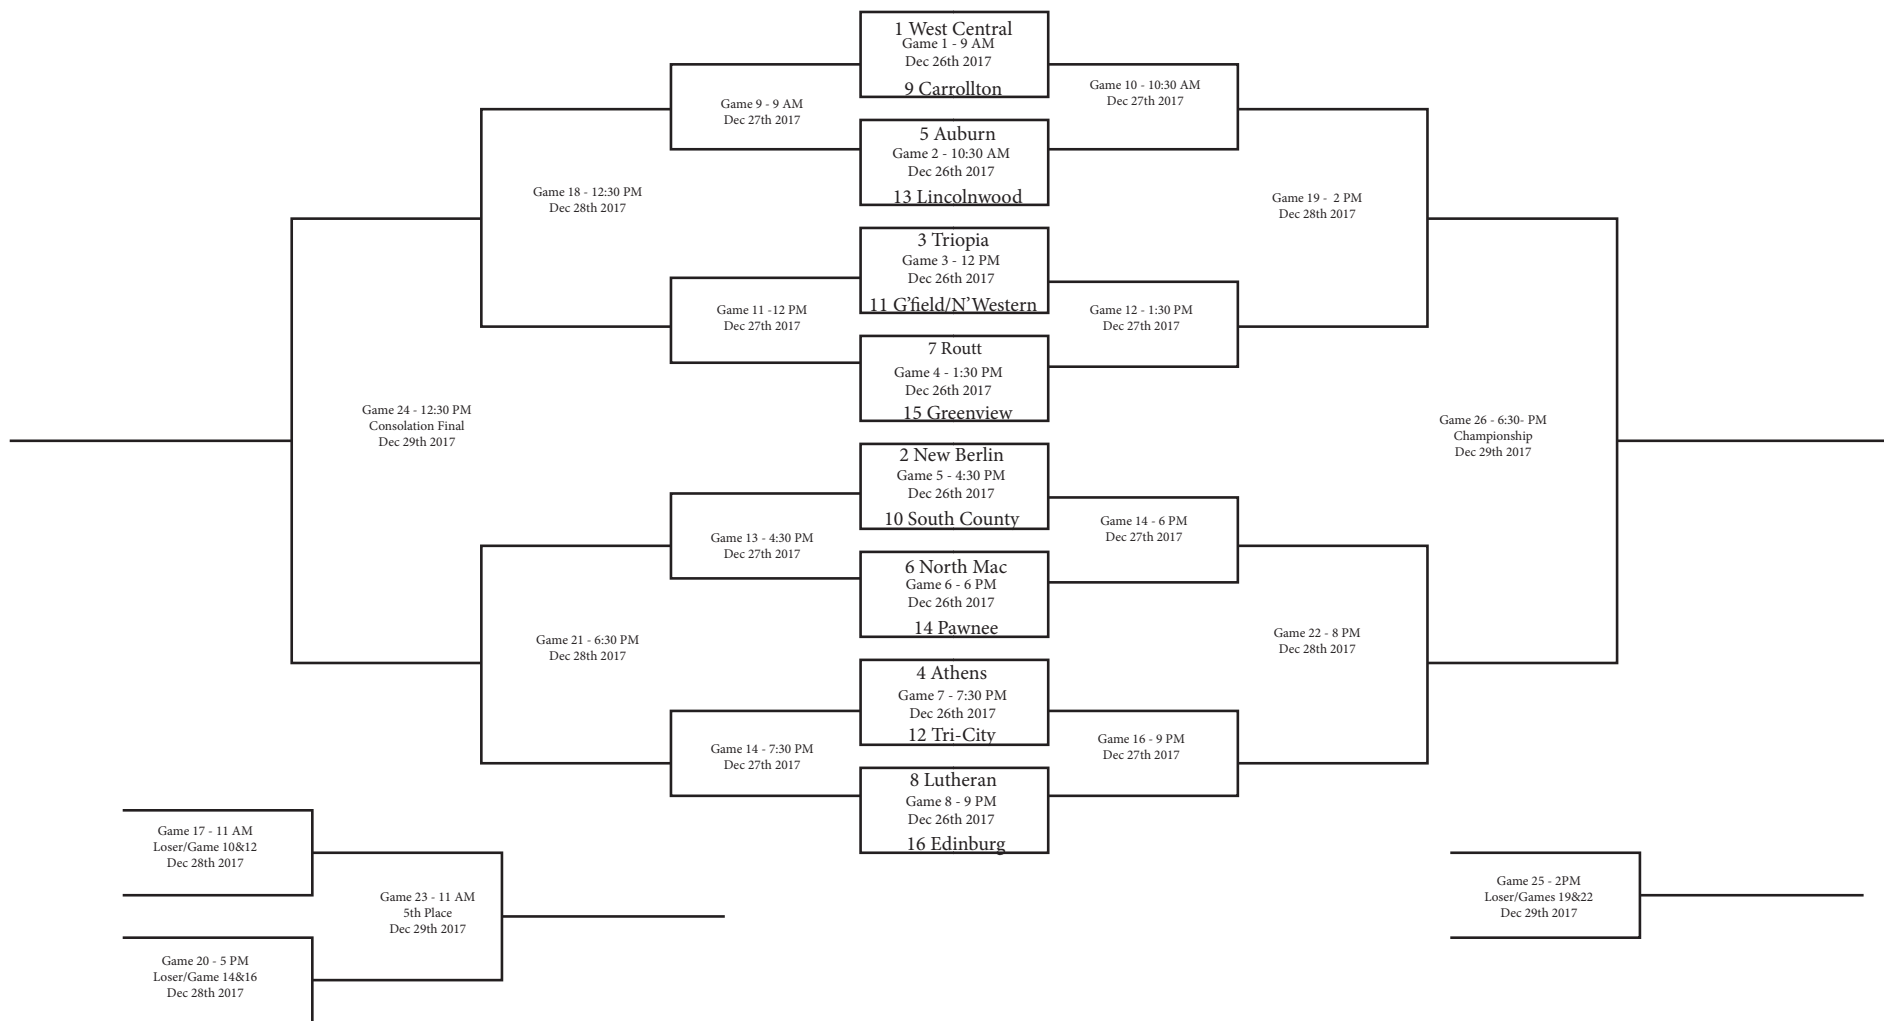

# 2017 WAVERLY HOLIDAY TOURNAMENT

## SEEDING BY COACHES

- |                 |                  |                             |              |
|-----------------|------------------|-----------------------------|--------------|
| 1. West Central | 2. New Berlin    | 3. Triopia                  | 4. Athens    |
| 5. Auburn       | 6. North Mac     | 7. Routt                    | 8. Lutheran  |
| 9. Carrollton   | 10. South County | 11. Greenfield/Northwestern | 12. Tri-City |
| 13. Lincolnwood | 14. Pawnee       | 15. Greenview               | 16. Edinburg |